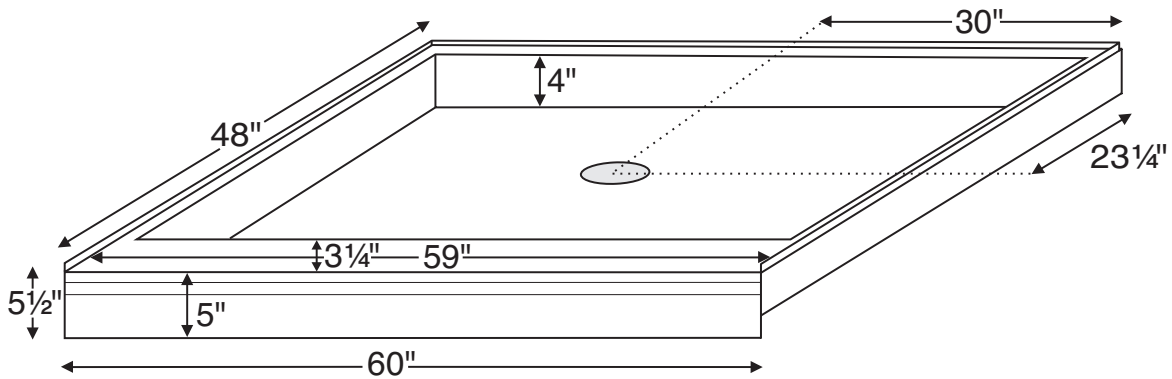

## R6048CD

60" x 48" x 5"

Material - Acrylic  
Shipping Weight - 130 lbs / 59 kg  
Threshold - Multi Threshold  
Drain Location - Center

- Before discarding tub crate, check for accessories that may be packaged inside.
- All product measurements are  $\pm 1/2"$ .
- Specifications and configurations are subject to change without notice.
- Measurements herein supersede all others published prior to publication date below.